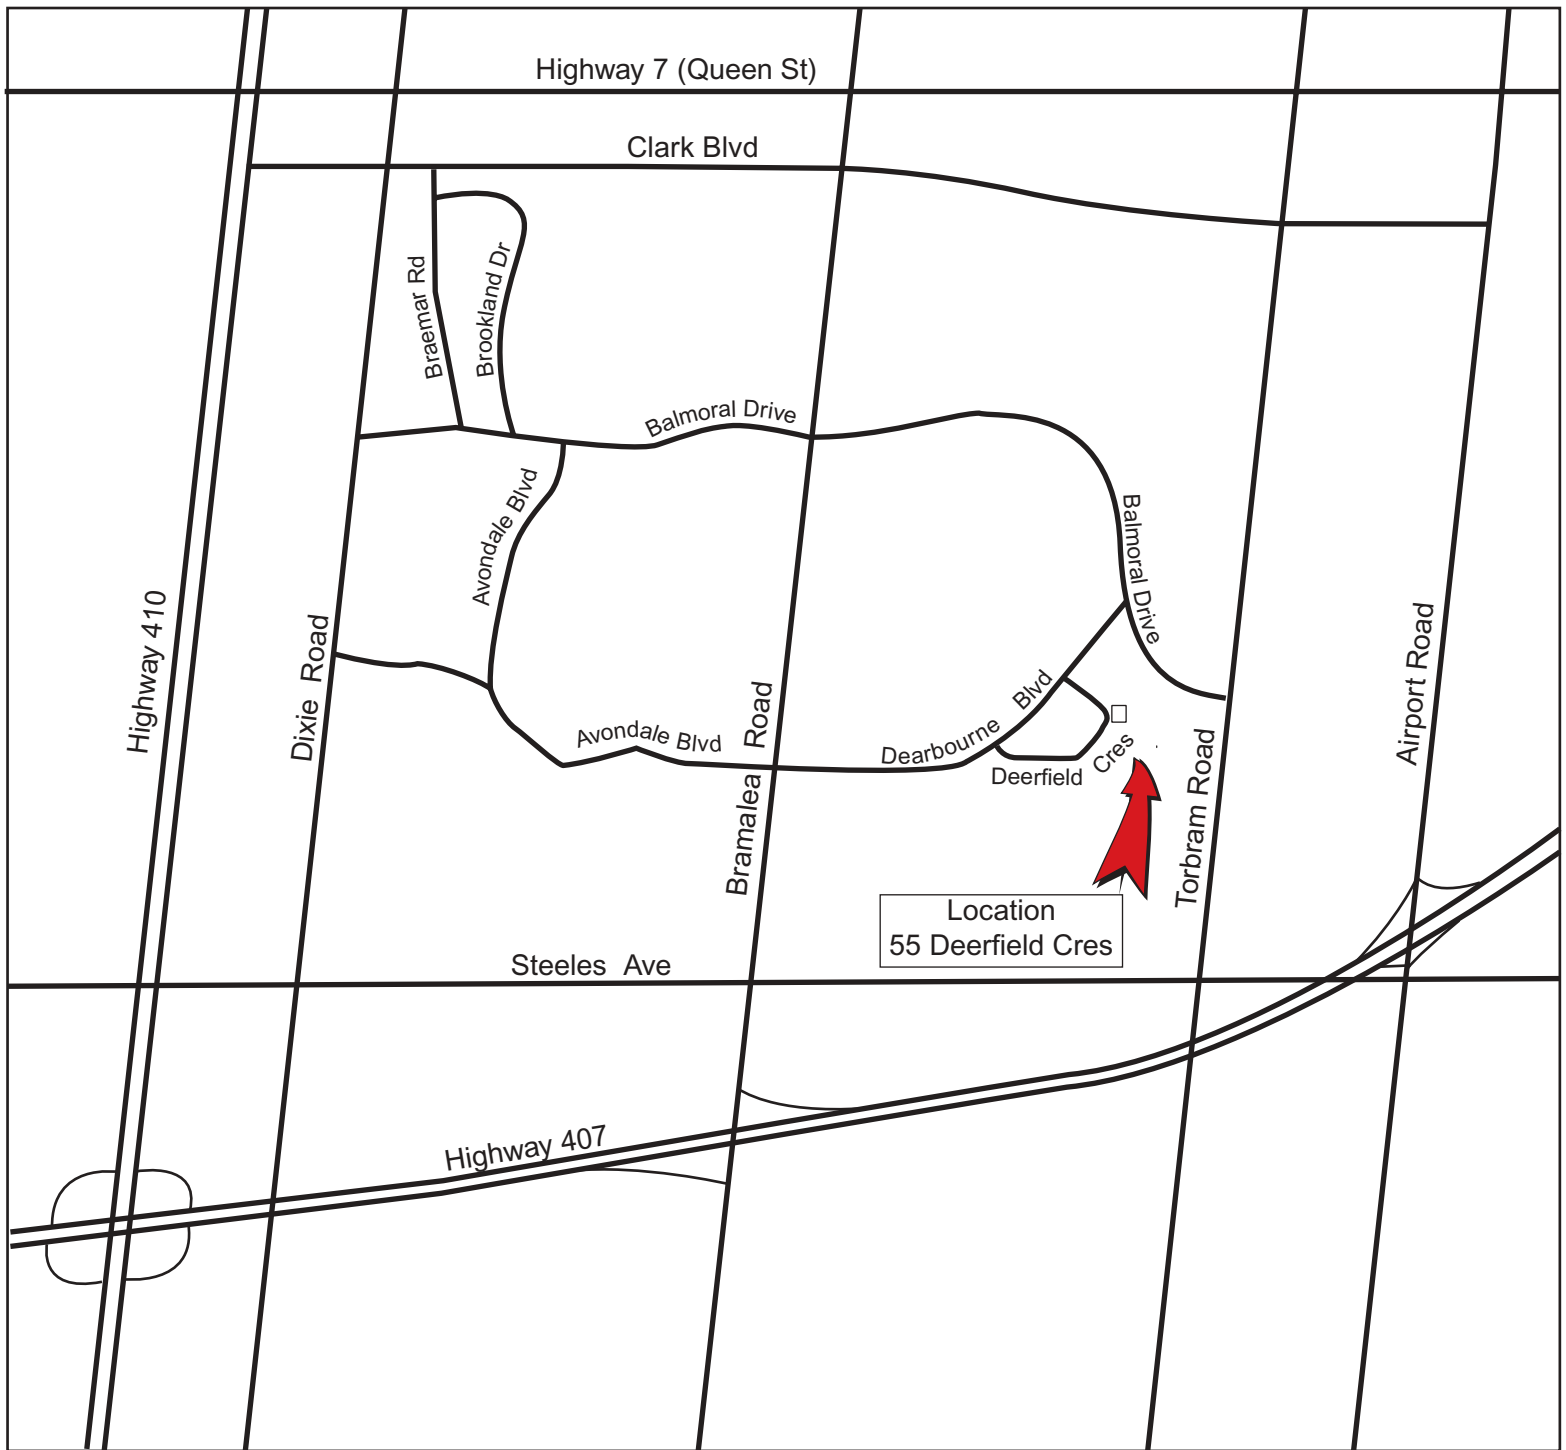

Stardust Shoes Ltd

55 Deerfield Crescent, Brampton, ON. L6T 1K8 Tel:905-793-7681 or Toll free 1-888-793-7681

Directions

From the east follow 407 to Bramalea Road exit. Turn right on to Bramalea Road, go to 3rd light and turn right onto Dearbourne Blvd, turn 1st right onto Deerfield Crescent #55.

From the west follow the 403 or the 401 to 410 north. Exit off 410 at Steeles Avenue, turn right and follow to the 4th stop light which is Bramalea Road. Turn left to 2nd light Dearbourne Blvd and turn right. Take the first right onto Deerfield Crescent, #55